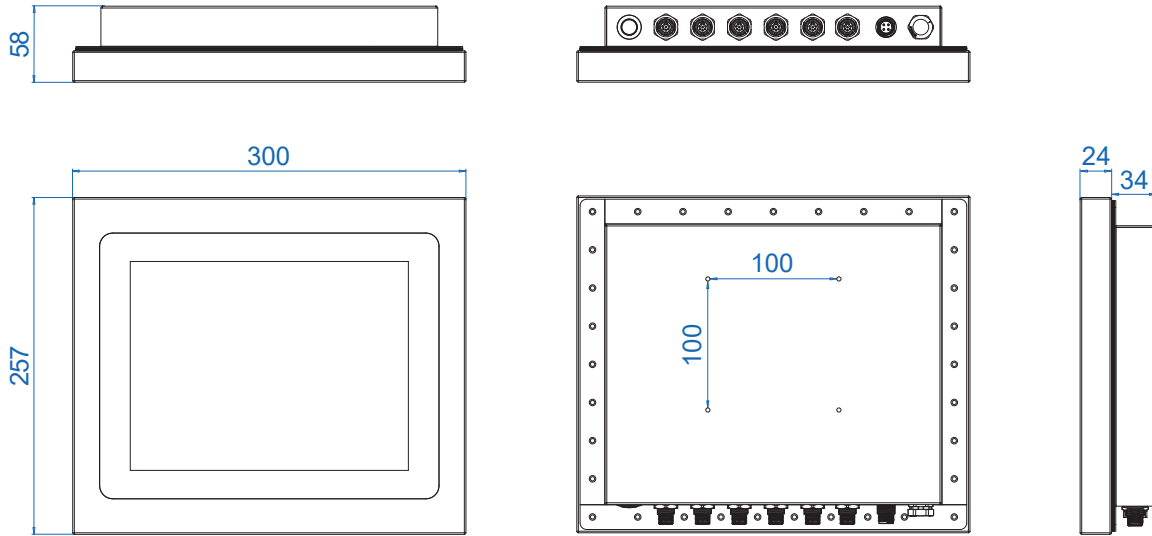

## Features

- 10.4", 1024 x 768 True-flat design with PCAP Touch Panel PC
- IP69K/IP68 Full Stainless Steel Full Water-proof
- 10-point Projected Capacitive Multi-touch Screen
- 12th Gen Intel® Core™ i7/i5/i3 P-series Processor (Alder Lake-P)
- M12 Connector for USB, LAN, and COM port
- Supports VESA mount 75 x 75, 100 x 100

## Specifications

Panel	
Panel Type	TFT LED LCD
Size	10.4"
Max. Resolution	1024 x 768
Brightness (cd/m <sup>2</sup> )	250 nits
Touch Screen	
Touch Screen Type	10-Point Projected Capacitive
Transparency	90%
Surface Hardness	≥ 7H
Control Interface	USB
System	
Processor	Intel® Core™ i3-1215U/i5-1235U/i7-1255U (15W TDP)
Chipset	Intel SoC
Memory	1 DDR4-3200 MHz SO-DIMM, up to 32GB
Graphics	Intel Iris X <sup>e</sup> Graphics
OS	Win10, Win11, Linux
I/O Interface	
COM	2 M12 A-coded COM RS-232
USB	3 M12 A-coded with 6 USB2.0
LAN	1 M12 A-coded 1G LAN by Intel I219
Expansion	
M.2	<ul style="list-style-type: none"> <li>▪ 1 M.2 Key E Socket (PCIe/USB2, 2230)</li> <li>▪ 1 M.2 Key B Socket (PCIe/USB3/USB2, 3052/3042) (SIM Card supported by request)</li> </ul>

Storage	
SATA	1 SATAIII with Internal Bracket
M.2	1 M.2 Key M Socket (PCIe x4/ SATA, 2280)
Power	
Power Input	12V / 24V DC-in
Power Interface	M12 4pin A-coded
Others	
Watchdog Timer	With Watchdog Timer
Smart Management	Wake on LAN
Mechanical	
Dimensions (W x H x D)	300 x 257 x 58 mm (11.81" x 10.12" x 2.28")
Weight	5.5 kg (12.13 lb)
Mounting	VESA Mount (75 x 75, 100 x 100)
Environment	
Operating Temperature	-20°C to 60°C (-4°F to 140°F)
Storage Temperature	-25°C to 75°C (-13°F to 167°F)
Humidity	5% ~ 95% RH non-condensing
Relative Humidity	95% @60°C
IP Rating	IP69K/IP68 (Full Stainless Steel Housing)
EMC	CE, FCC

## Dimensions

Unit : mm/ inch